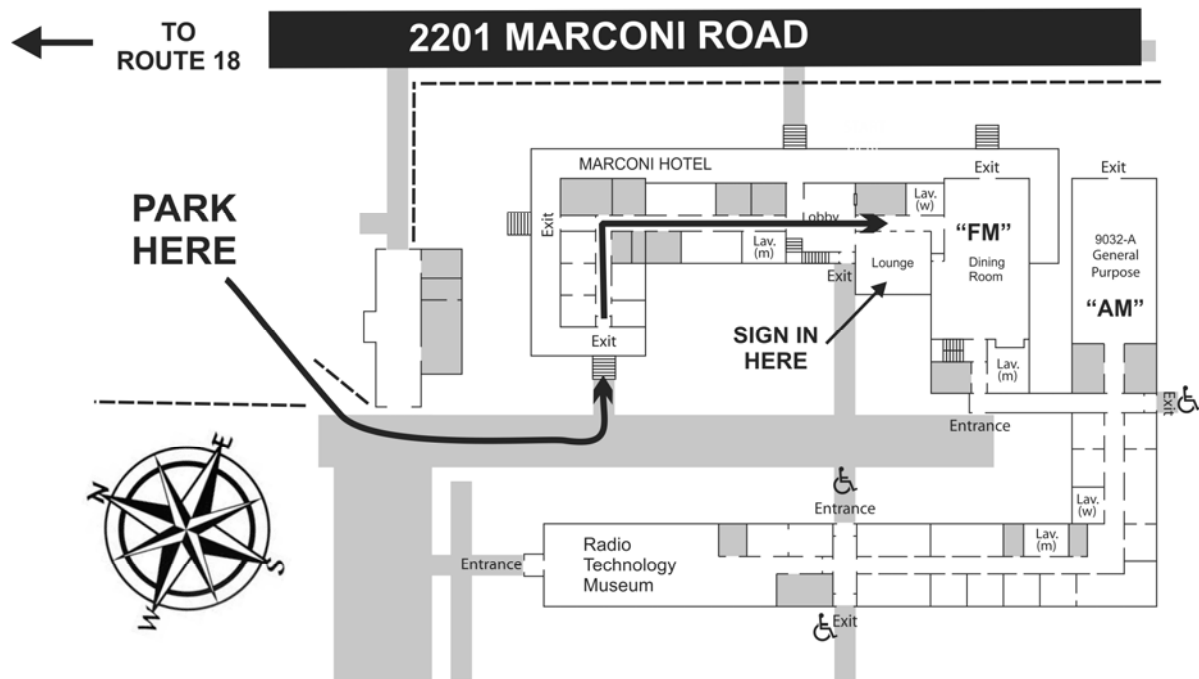

# *Some Basic Radio Technology*

Part of the IEEE Engineering Mini-Academy

6:30 - 8:30 PM, 7 FEB 2018

At InfoAge, 2201 Marconi Rd., Wall Township, NJ

**Exercise A: Breadboarding a Simple FM Transmitter**

**Exercise B: Long-Distance Radio Listening**

- From Rt. 18 North: Exit 7 - "Marconi Rd."
- From Rt. 18 South: Exit 7A - "Brighton Ave." Then RIGHT at STOP SIGN onto Marconi Rd.

Questions; [rminfo@ar88.net](mailto:rminfo@ar88.net)  
<http://rtm.ar88.net/resources/miniA/>